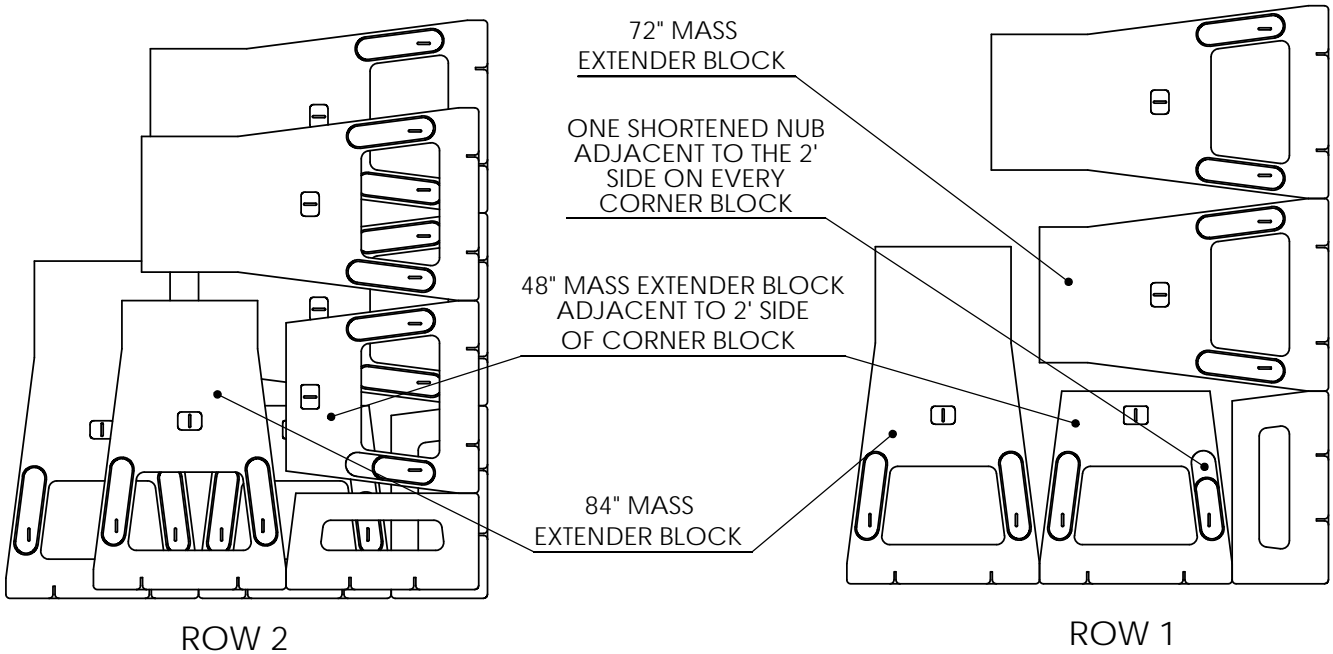

OUTSIDE CORNER WITH MASS EXTENDERS DETAIL

CONFLICTING POINT

DRAWN BY
R FONTANESI

DATE
6/5/2015

16500 SOUTH 500 WEST
BLUFFDALE, UTAH 84065
PHONE: (801) 571-2028

TITLE:
OUTSIDE CORNER w/ 84" ME

DWG NO.
WD-22

SCALE: N/A