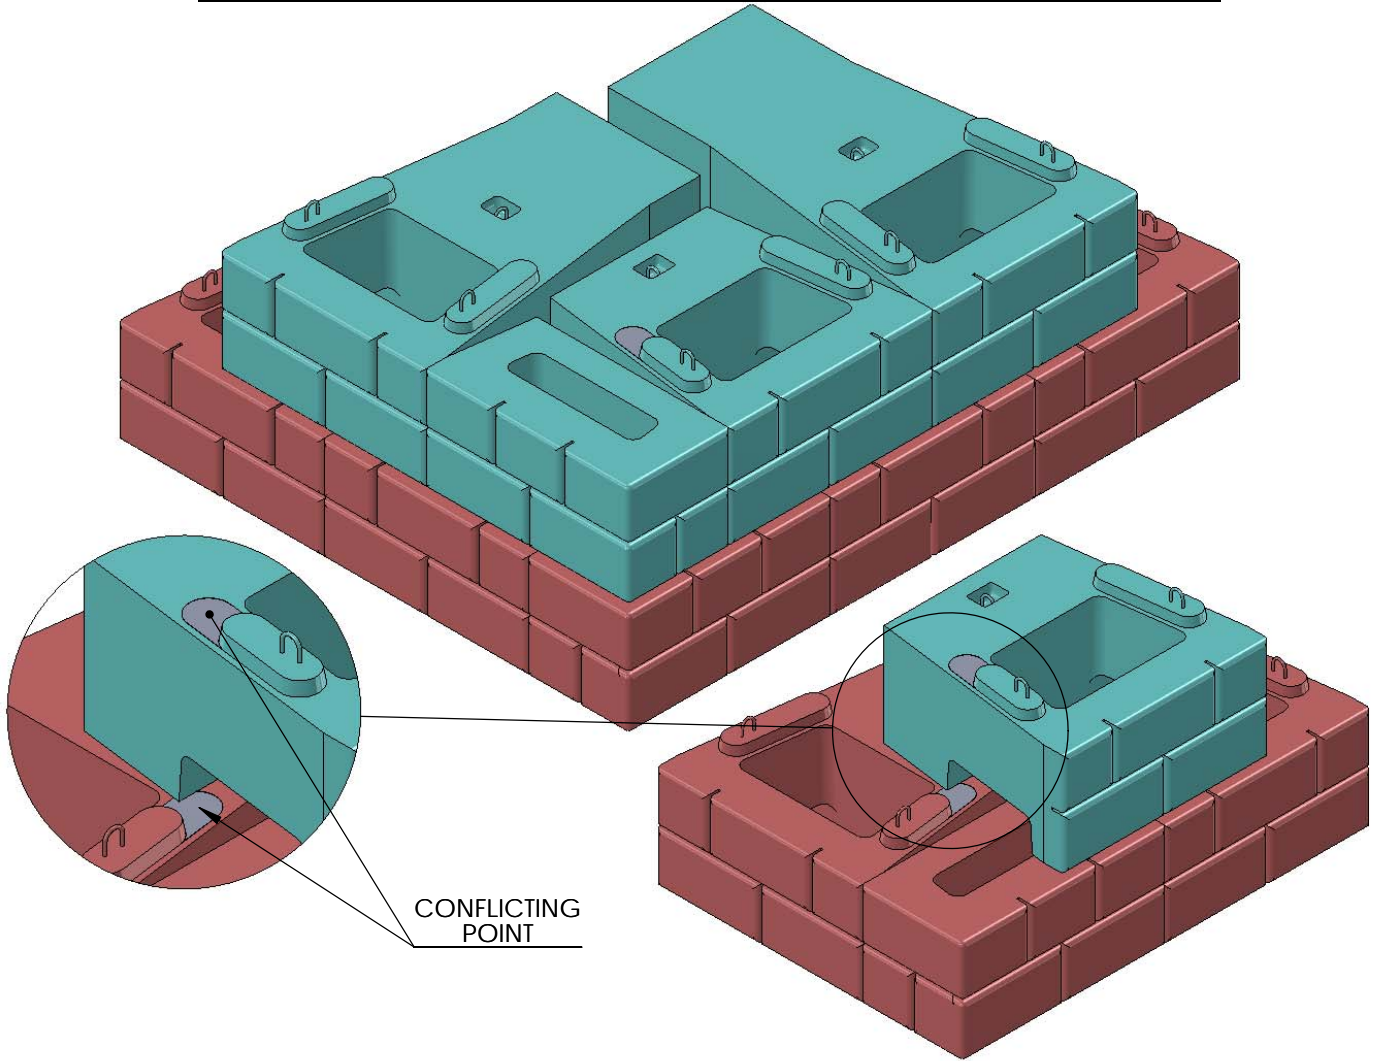

OUTSIDE CORNER WITH MASS EXTENDERS DETAIL

CONFLICTING POINT

DRAWN BY
R FONTANESI

DATE
6/5/2015

16500 SOUTH 500 WEST
BLUFFDALE, UTAH 84065
PHONE: (801) 571-2028

TITLE:
OUTSIDE CORNER w/ 84" ME

DWG NO.
WD-22

SCALE: N/A